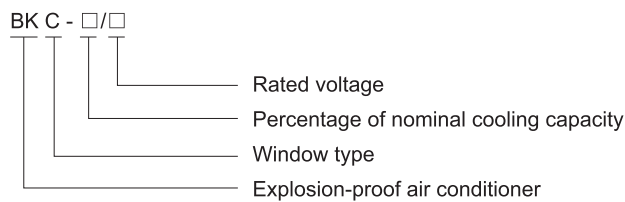

■ Catalogue number logic