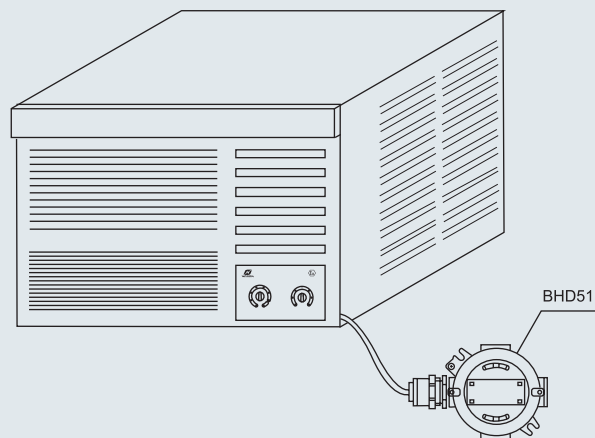

Dimension drawings (all dimensions in mm) - subject to alteration